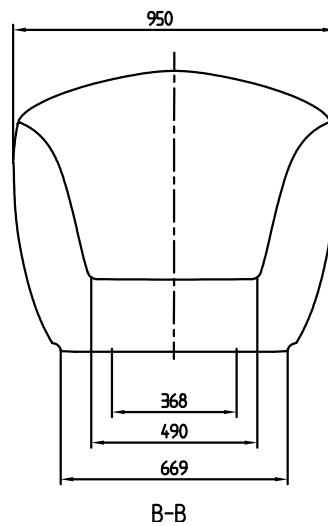

### НАЗВАНИЕ ЦВЕТА

Альпийский белый

Stone White

UBQ194AVE9T1V-01

UBQ194AVE9W1  
 AVEO FREESTANDING  
 NEW GENERATION

  
**Villeroy & Boch**  
1748

- This drawing is for information only.
- Dimensions on the actual product can deviate from this drawing.
- Claims about wrong dimensions on product or drawing will not be accepted.