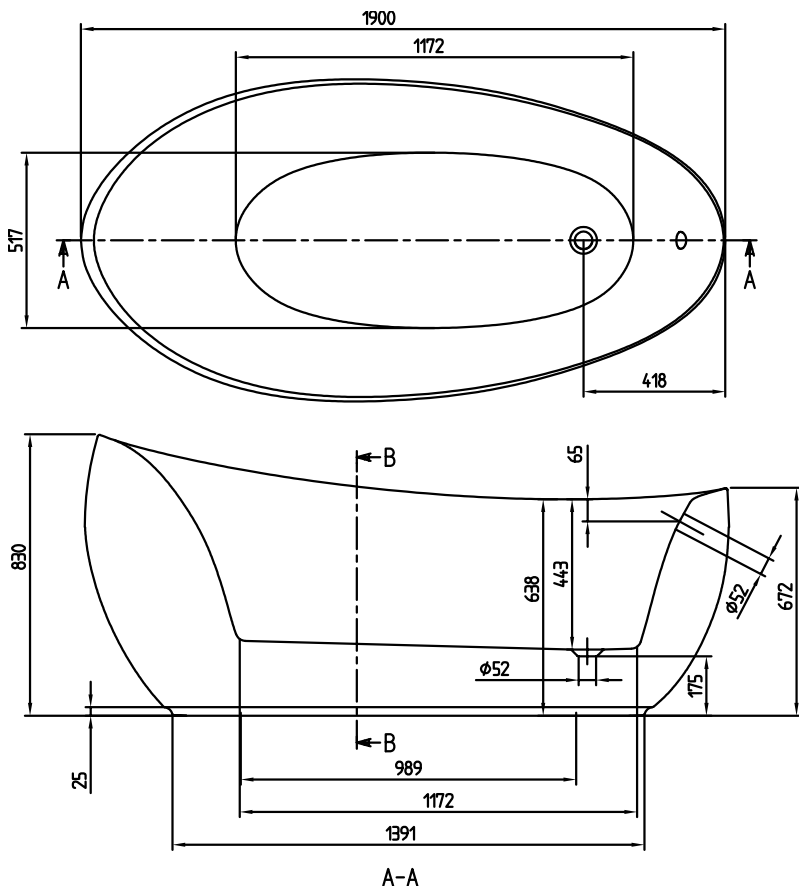

### НАЗВАНИЕ ЦВЕТА

Альпийский белый

Stone White

UBQ194AVE9T1V-01

UBQ194AVE9W1  
 AVEO FREESTANDING  
 NEW GENERATION

  
**Villeroy & Boch**  
1748

- This drawing is for information only.
- Dimensions on the actual product can deviate from this drawing.
- Claims about wrong dimensions on product or drawing will not be accepted.