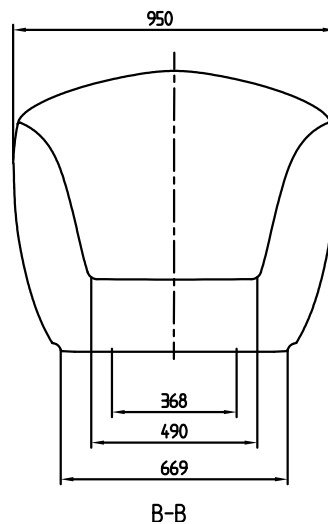

### НАЗВАНИЕ ЦВЕТА

Альпийский белый

Stone White

UBQ194AVE9T1BCV-01

UBQ194AVE9W1  
AVEO FREESTANDING  
NEW GENERATION

  
**Villeroy & Boch**  
1748

- This drawing is for information only.
- Dimensions on the actual product can deviate from this drawing.
- Claims about wrong dimensions on product or drawing will not be accepted.