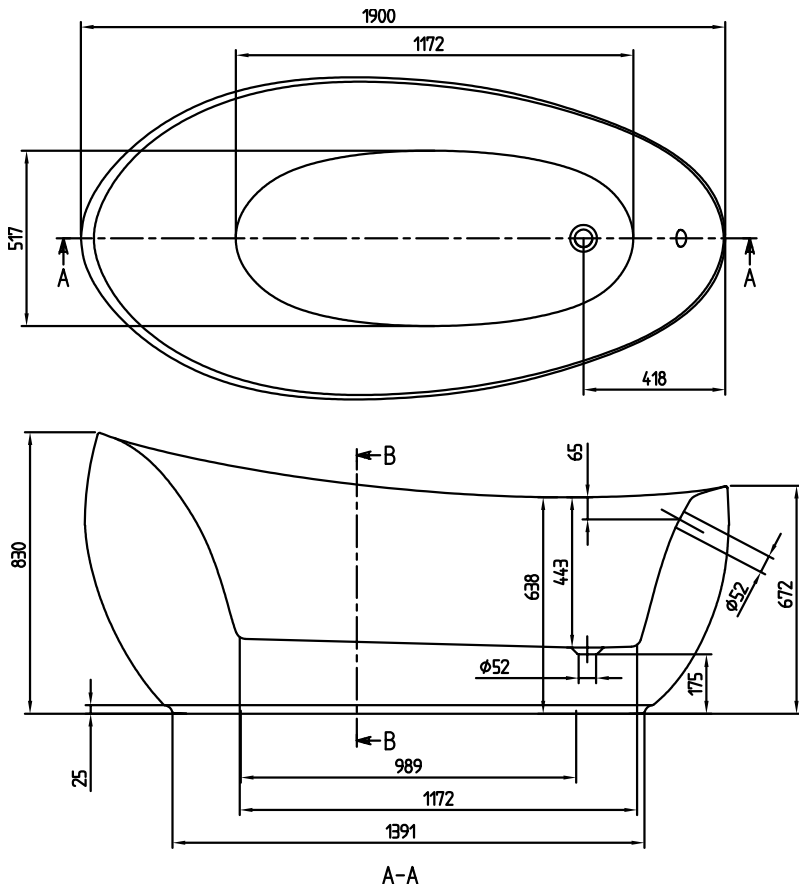

### НАЗВАНИЕ ЦВЕТА

Альпийский белый

Stone White

UBQ194AVE9T1BCV-01

UBQ194AVE9W1  
AVEO FREESTANDING  
NEW GENERATION

  
**Villeroy & Boch**  
1748

- This drawing is for information only.
- Dimensions on the actual product can deviate from this drawing.
- Claims about wrong dimensions on product or drawing will not be accepted.